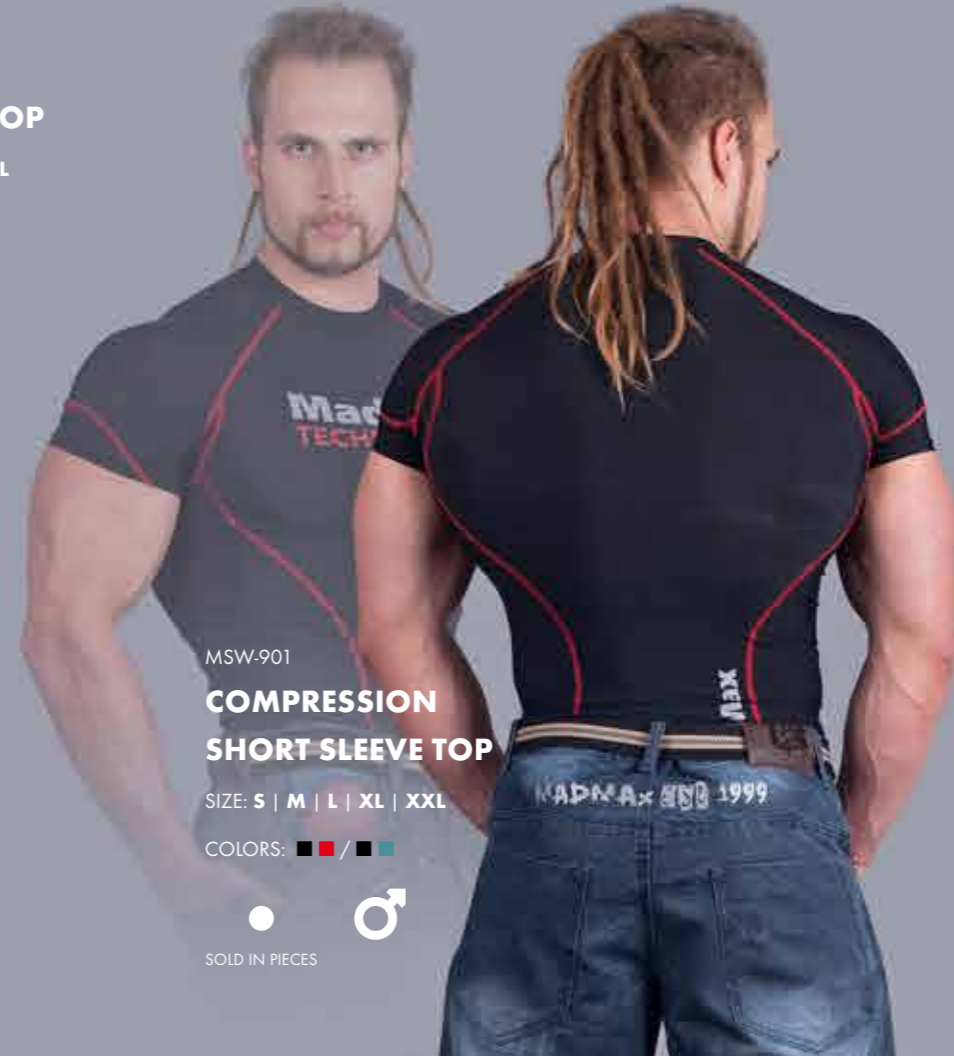

**COMPRESSION
LONG SLEEVE TOP**

SIZE: S | M | L | XL | XXL

COLORS: ■■■ / ■■

SOLD IN PIECES

MSW-901

**COMPRESSION
SHORT SLEEVE TOP**

SIZE: S | M | L | XL | XXL

COLORS: ■■■ / ■■

SOLD IN PIECES