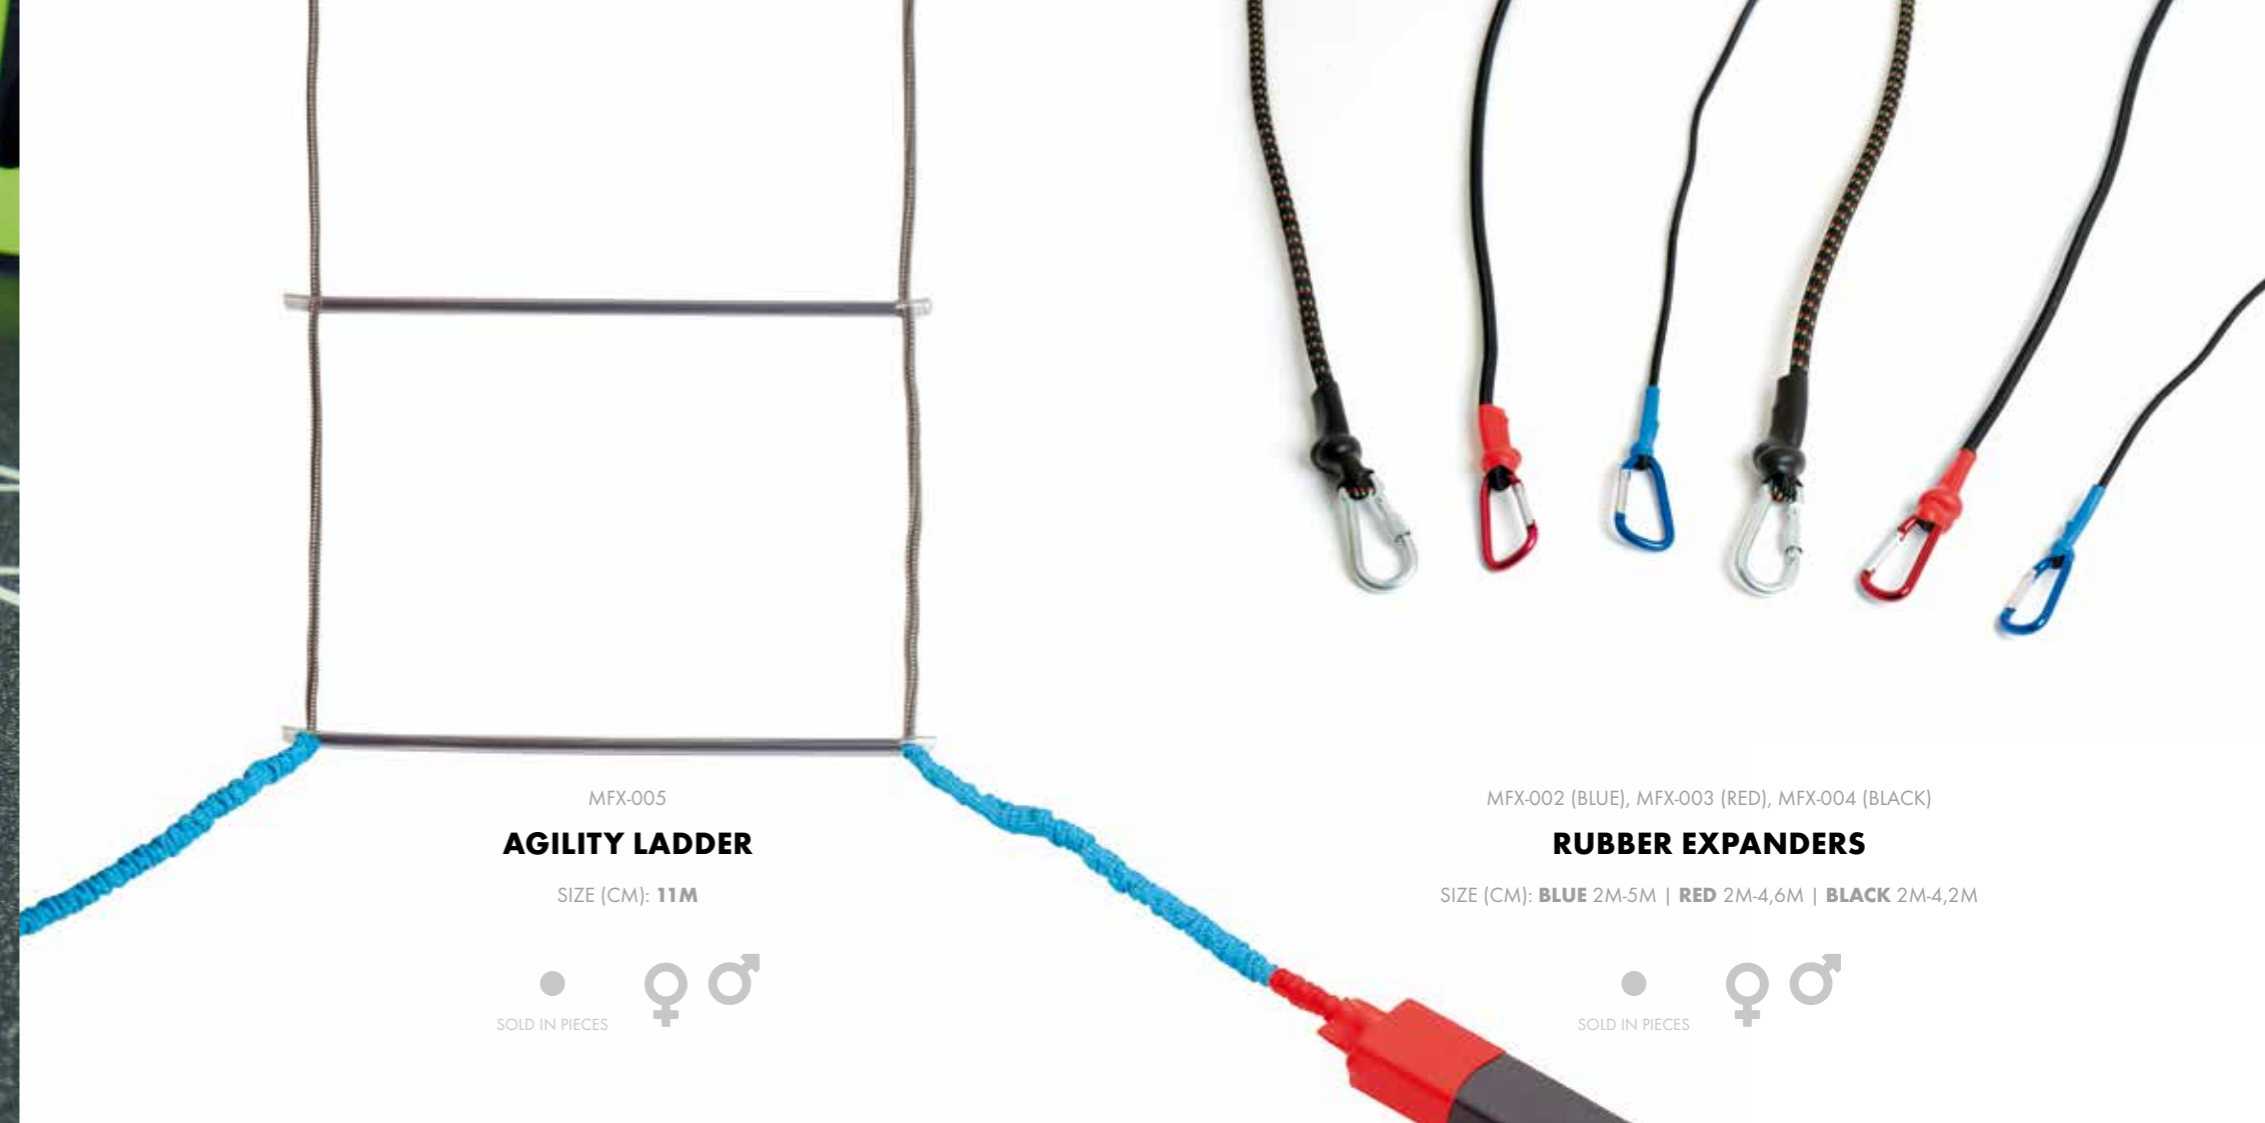

MFX-005

AGILITY LADDER

SIZE (CM): 11M

● ♀ ♂
SOLD IN PIECES

MFX-002 (BLUE), MFX-003 (RED), MFX-004 (BLACK)

RUBBER EXPANDERS

SIZE (CM): **BLUE** 2M-5M | **RED** 2M-4,6M | **BLACK** 2M-4,2M

● ♀ ♂
SOLD IN PIECES